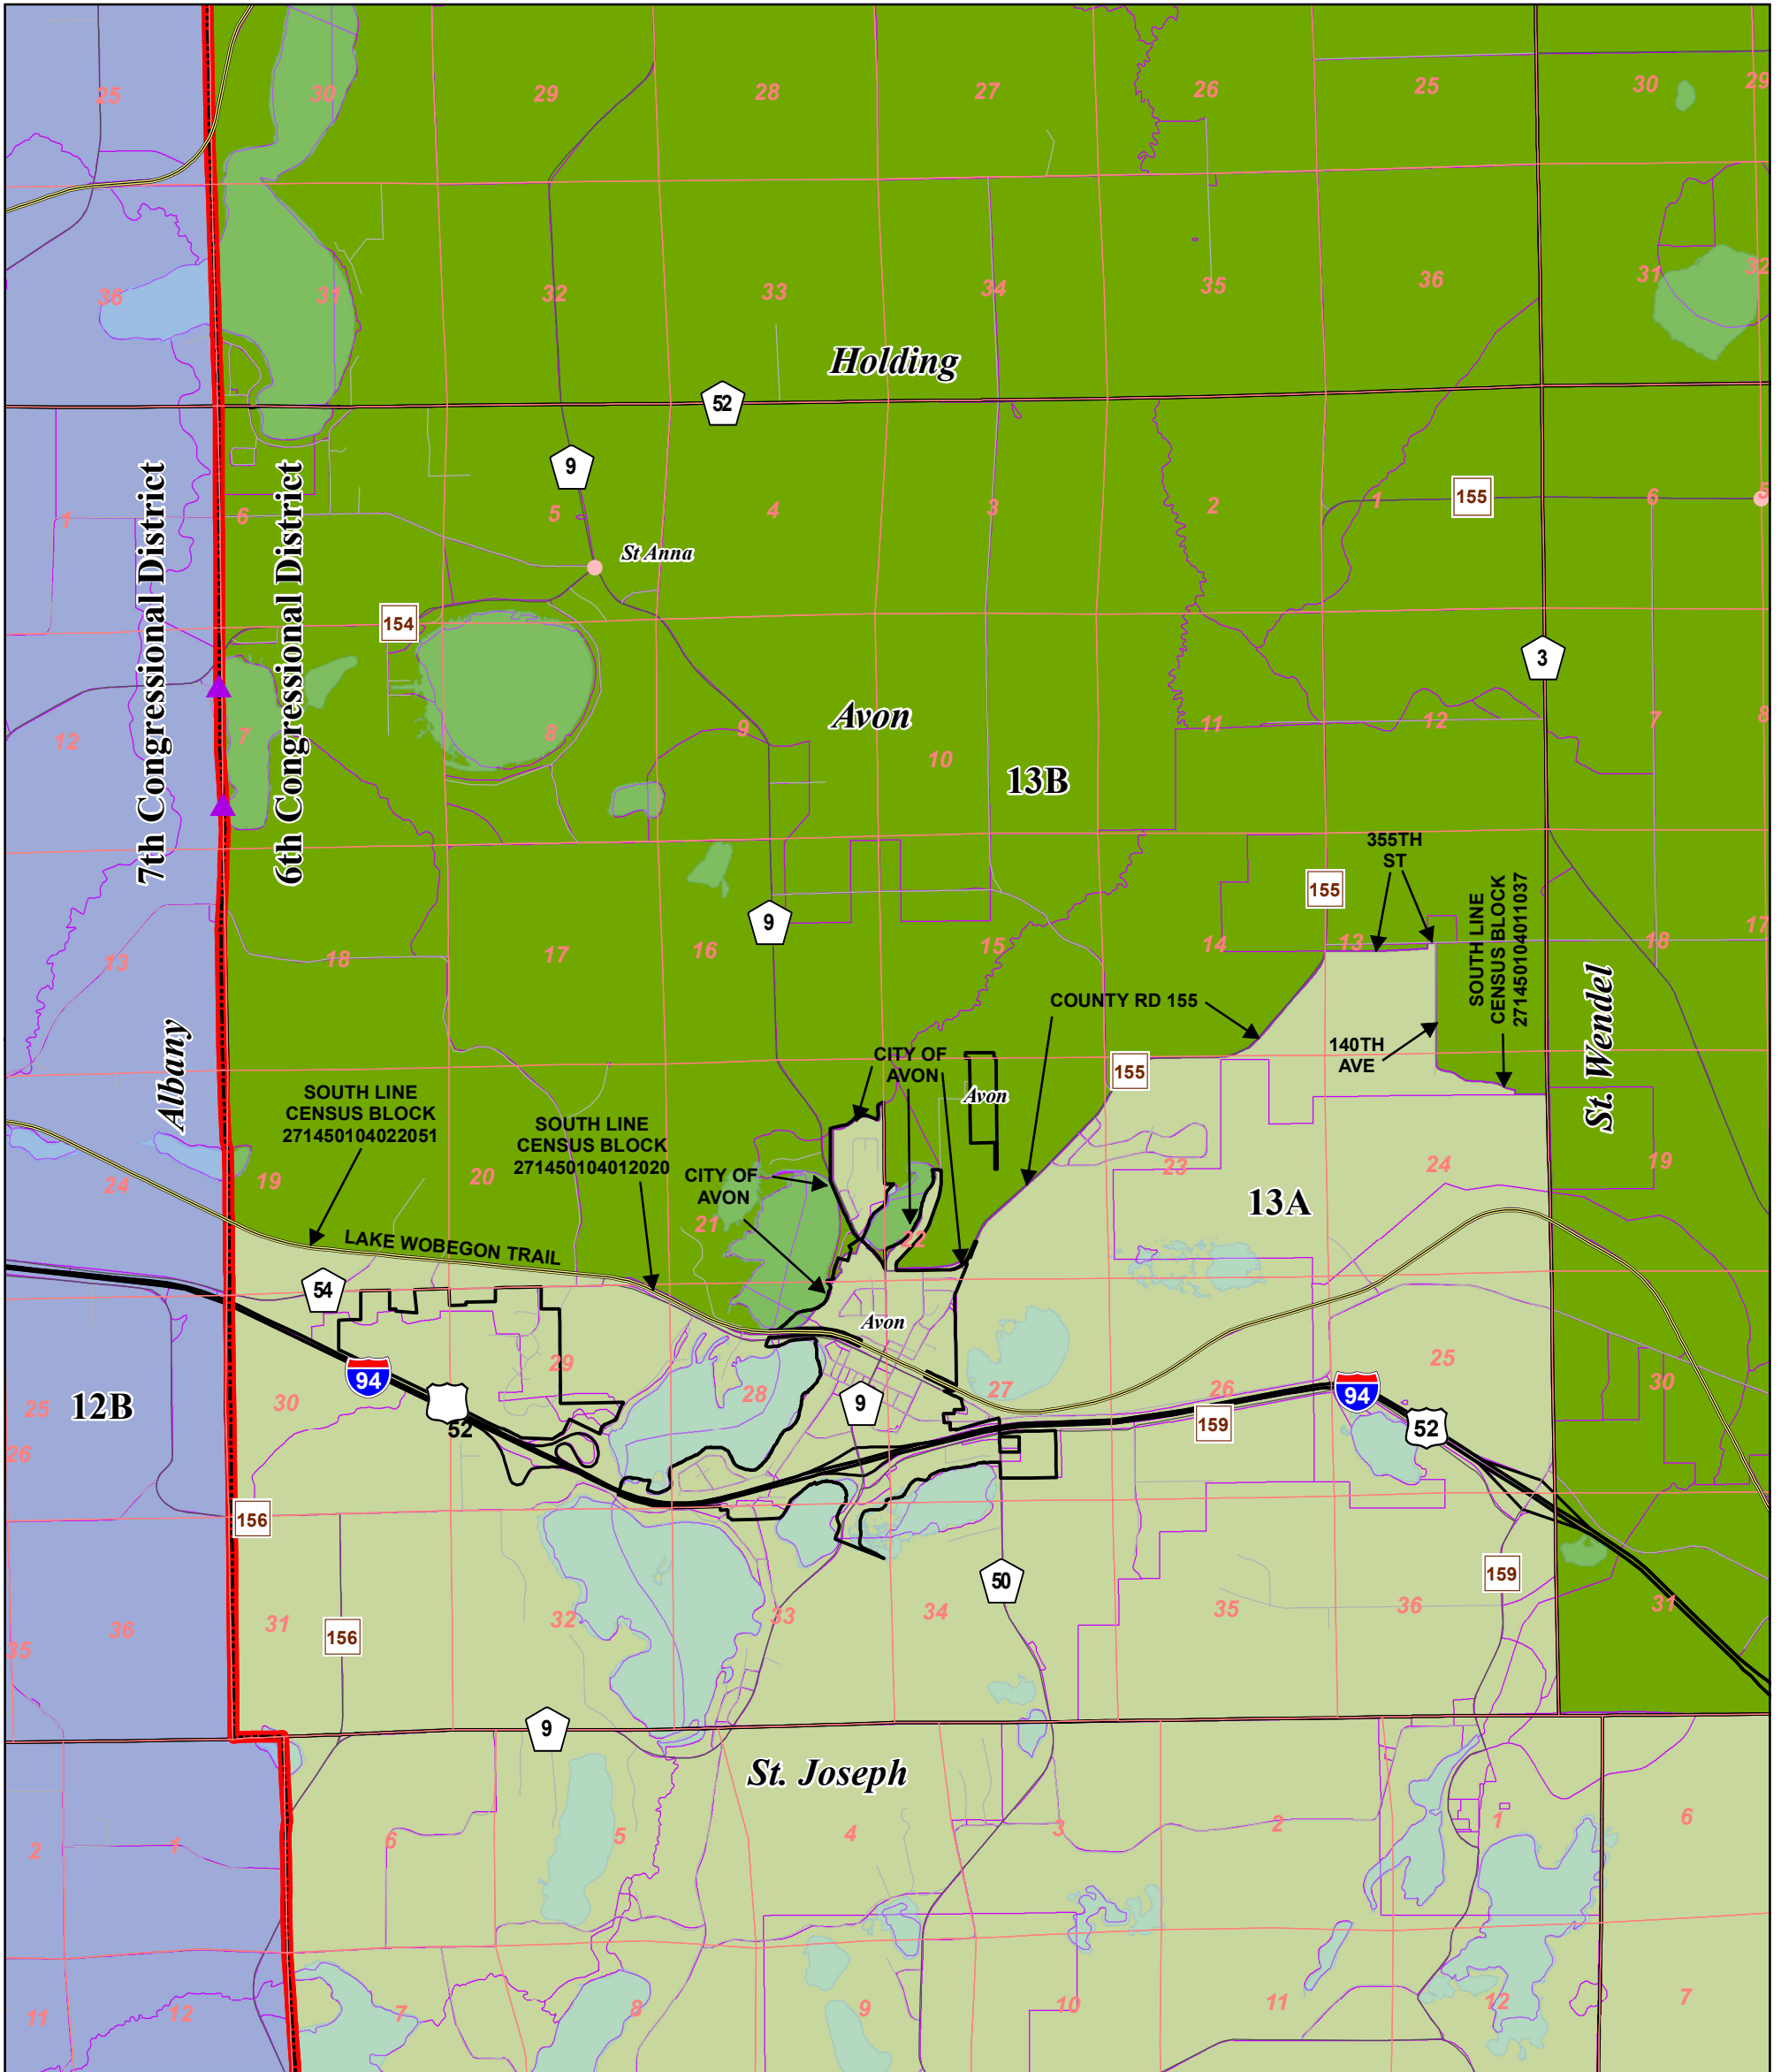

Stearns County Congressional and Legislative Districts

Avon Township

Legend	
	Interstate
	US Highways
	State Highways
	County Highways
	County Roads
	Railroads
	Township Borders
	Congressional District Boundaries
	Lakes
	Legislative Districts
	12B
	13A
	13B
	14A
	14B
	Municipalities
	Unincorporated City
	Legislative District Population in Avon Township
	Legislative District 13B - 1068
	Legislative District 13A - 1226
	Census Blocks from 13B in Albany Township
	271450104022046 - Pop. 0
	271450104022049 - Pop. 0

2012 Stearns County Auditor/Treasurer
Division of Land Management

Source: 2010 US Census, MN Leg. GIS